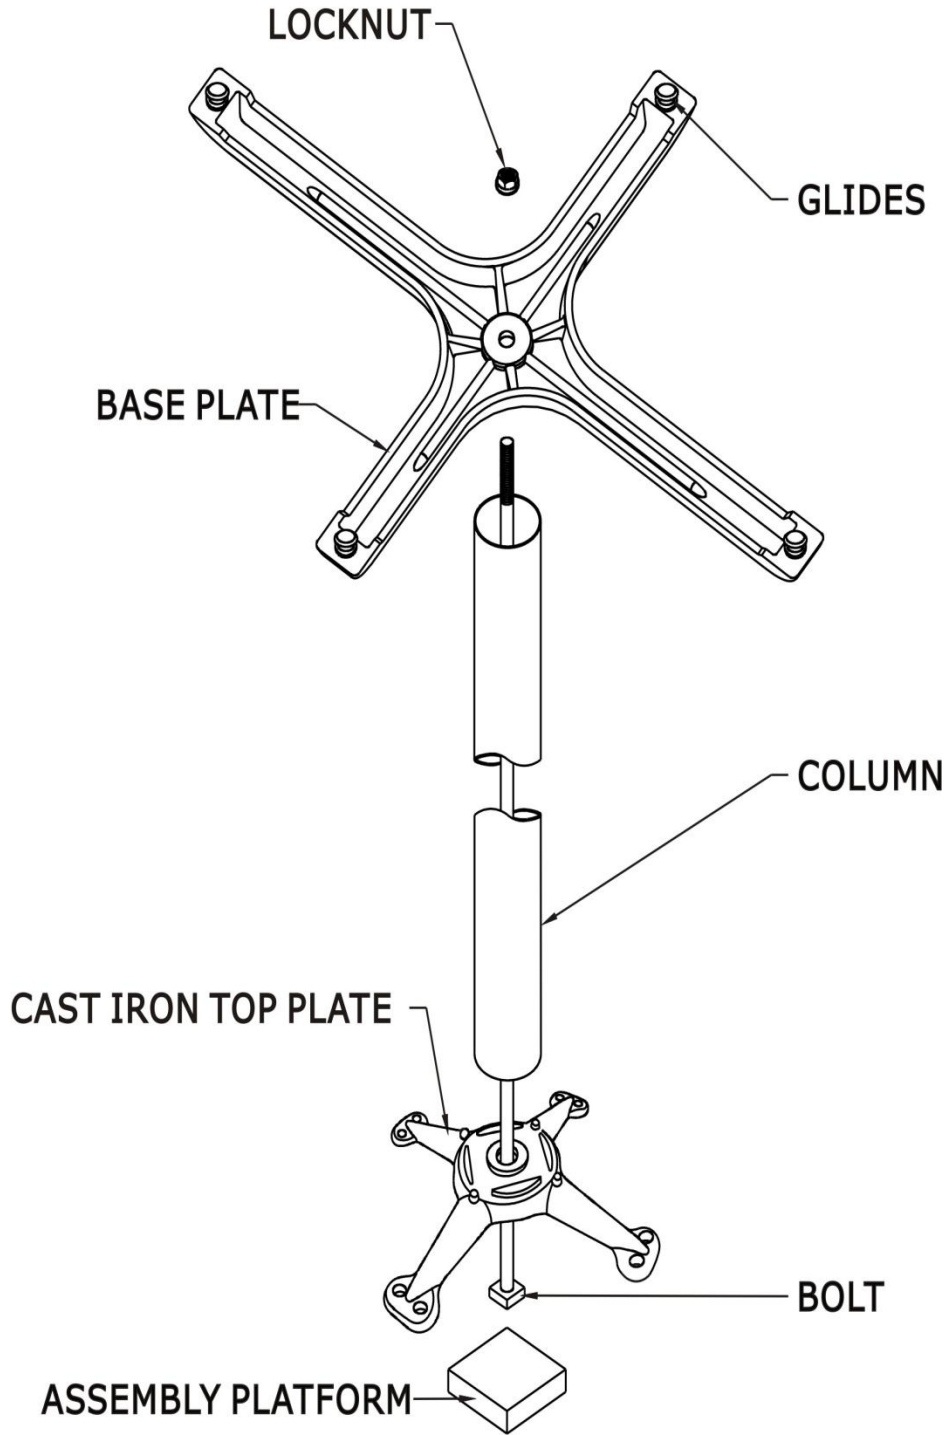

Assemble Table Base Upside Down

Installation Instructions For JI3-2230TP12