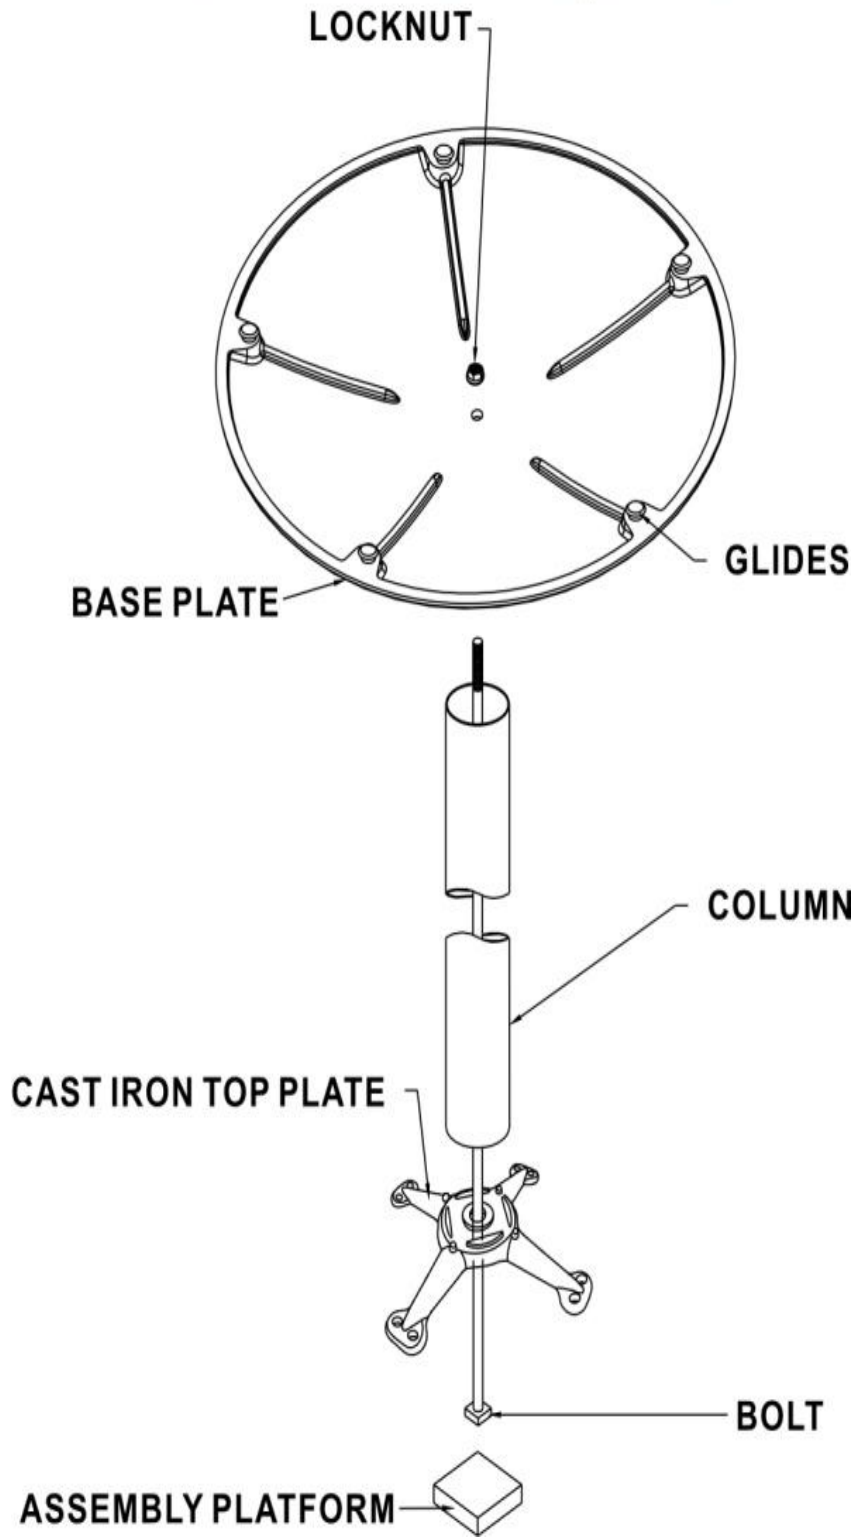

Assemble Table Base Upside Down

Installation Instructions For JI3-18RDTP12 OR JI3-22RDTP12